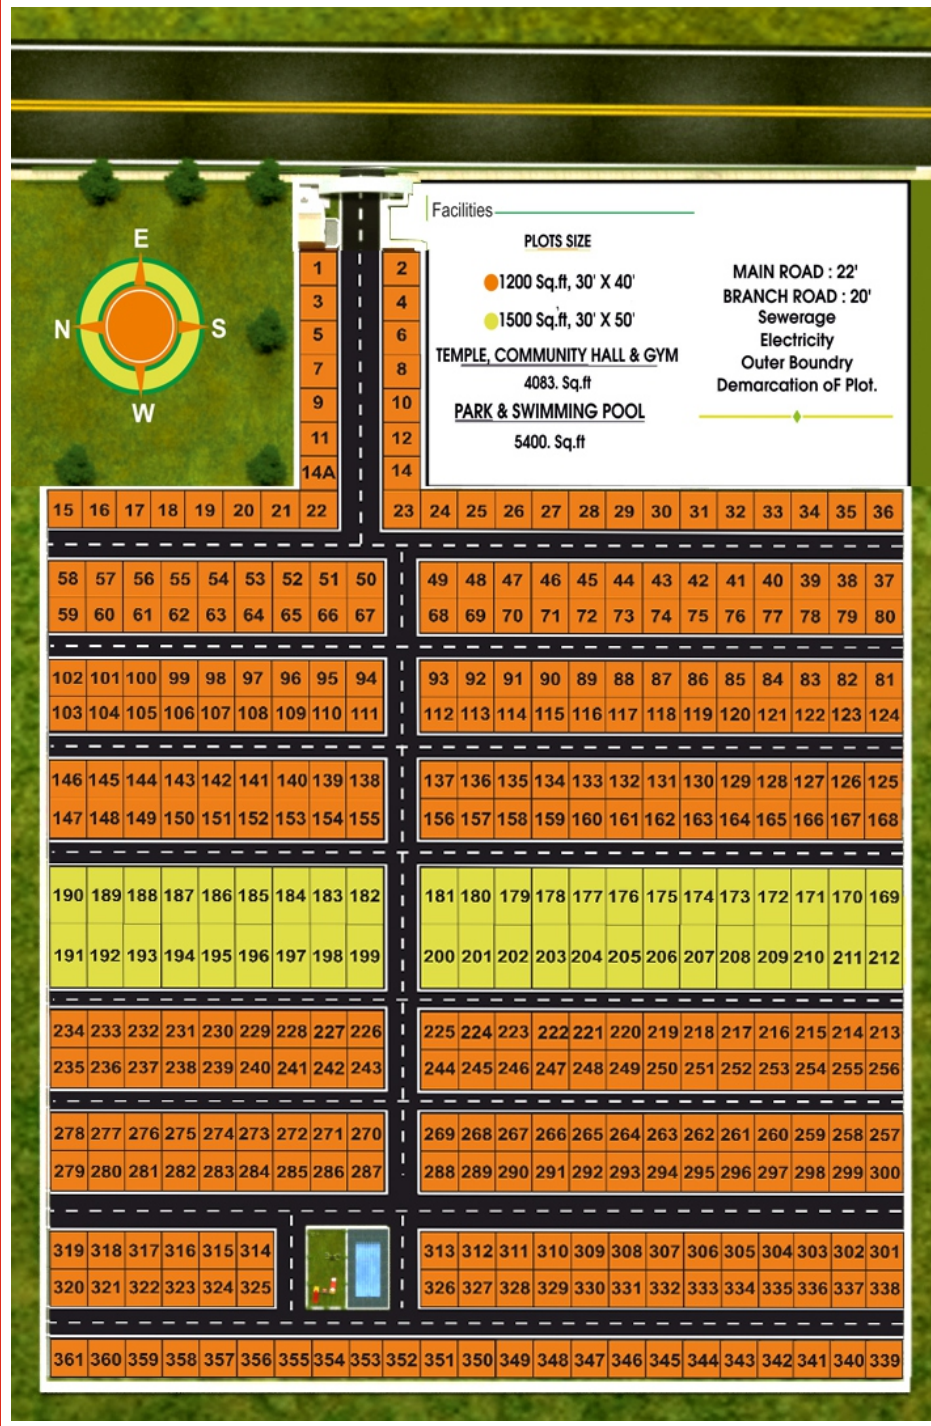

Land

Where **memories** are made
and **laughter** is shared

BFS COLONY...

Most often people think that a healthy natural way of life is a thing of the past and was only possible in villages where one had the time and space. Its in vicinity of Patna where The International Airport, AIIMS and organization's like SCHOOLS, COLLEGES, HOSPITALS etc are already operational and many more to open soon. Spread in several acres of land, the entire township will contain residential communities and lifestyle center, while you are charmed with the exquisiteness of your dream home .

Facilities

PLOTS SIZE

- 1200 Sq.ft, 30' X 40'
- 1500 Sq.ft, 30' X 50'

TEMPLE, COMMUNITY HALL & GYM

4083. Sq.ft

PARK & SWIMMING POOL

5400. Sq.ft

MAIN ROAD : 22'

BRANCH ROAD : 20'

Sewerage

Electricity

Outer Boundry

Demarcation of Plot.

BOOKING OPEN

First Come, First Serve...

- Rate :Rs.1400 Per Sq. Ft.
- Booking Amount :Rs. 2 Lakh.
- Rest in easy Installment of a Year.