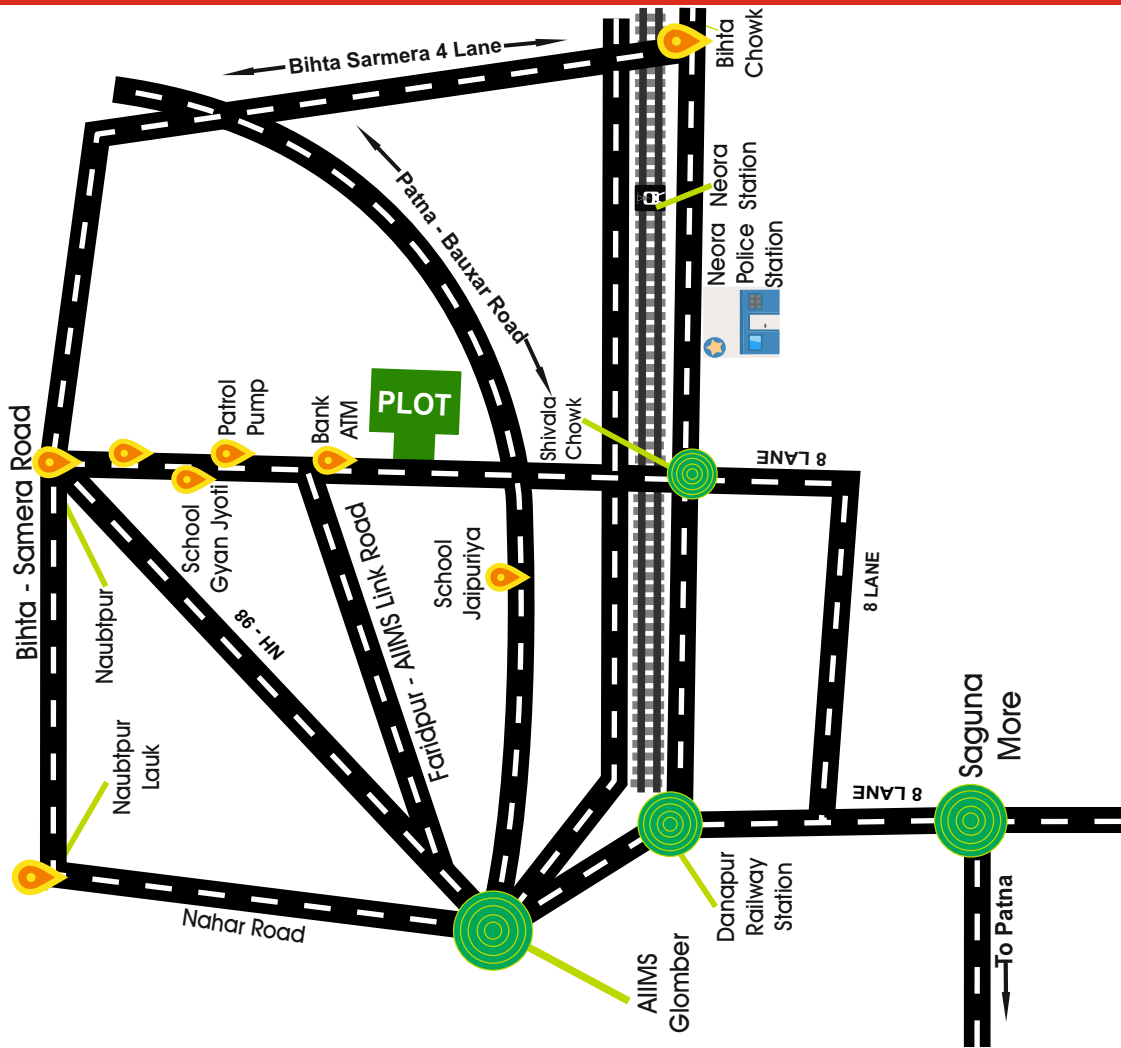

Distance from Important Institutions

- Patna Airport : 12 Km
- International Airport : 10 Km
- Danapur Railway Station : 6 Km
- Naubatpur : 6 Km
- Saguna More : 10 Km
- Patna Junction : 17 Km
- AIIMS : 5 Km
- Shivala More : 3.5 Km